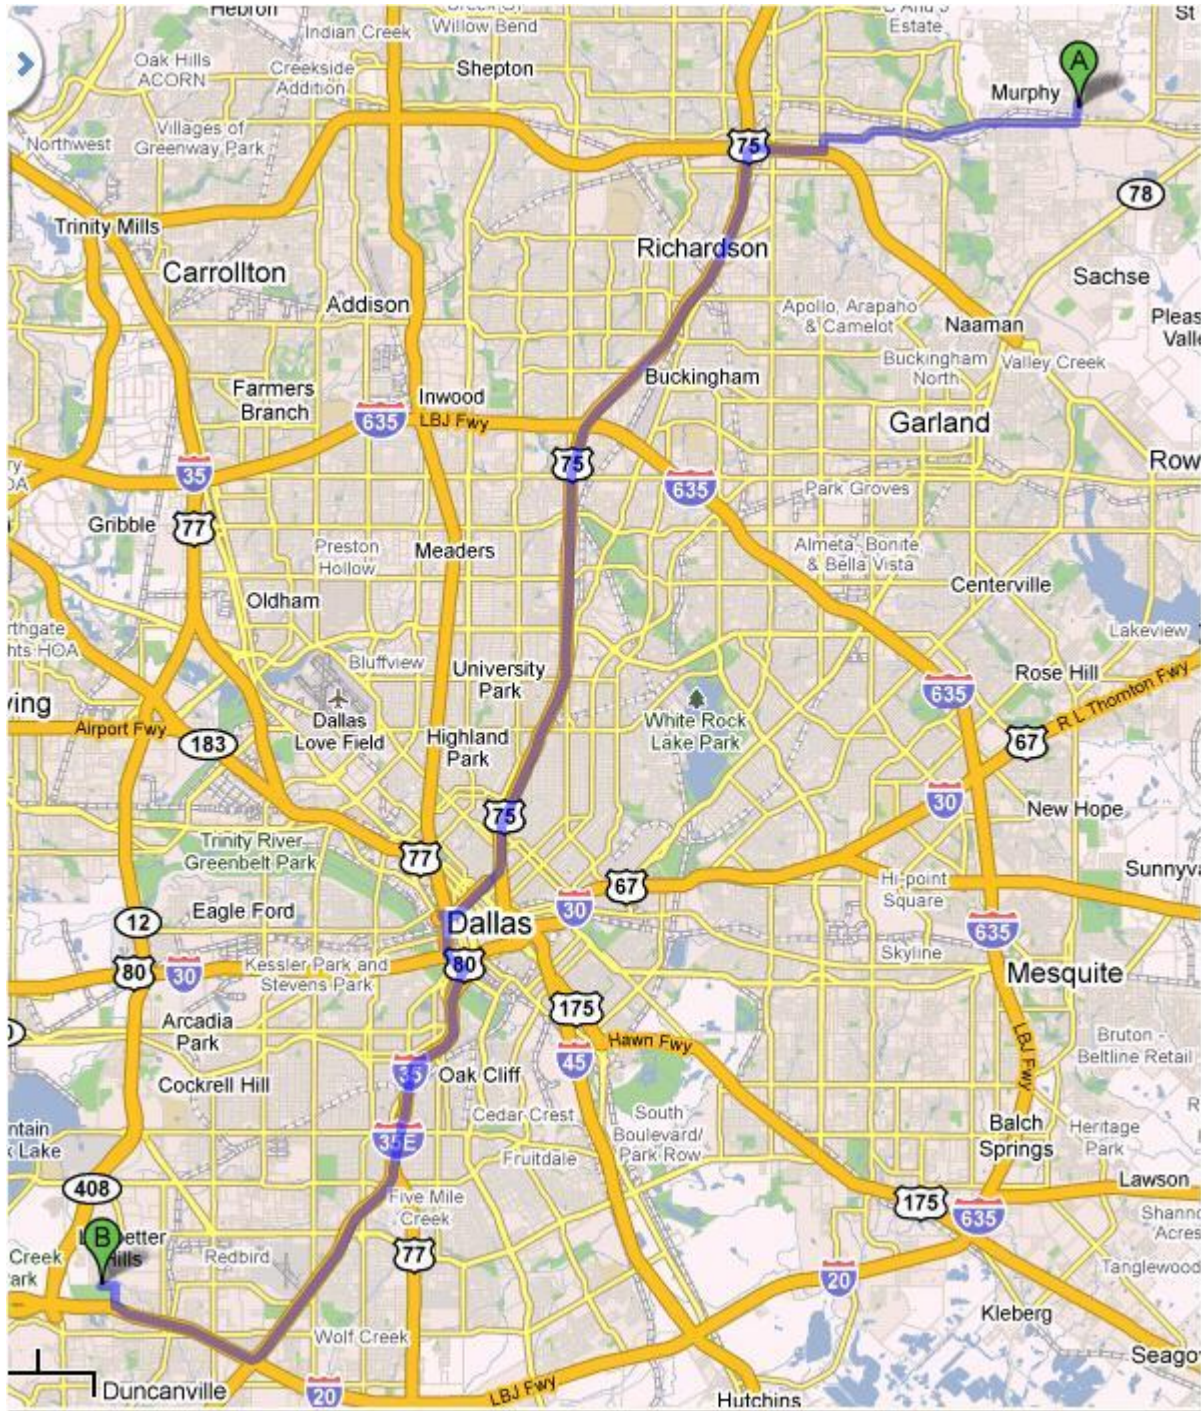

Directions to Camp Wisdom From Groves Elementary in Wylie, Texas

Wylie Independent School District: R V Groves
Elementary
1100 McCreary Rd
Wylie, TX 75098-8757
(972) 429-4715

1. Head north on McCreary Rd toward Olivia Dr	0.2 mi
2. Make a U-turn at Celebration Pkwy	0.5 mi
3. Take the 2nd right onto W FM-544/W Kirby St Continue to follow W FM-544	2.6 mi
4. Slight left at E Plano Pkwy	2.6 mi
5. Turn left at Jupiter Rd	0.3 mi
6. Take the 1st right onto George Bush Pkwy	0.5 mi
7. Take the ramp on the left onto President George Bush Turnpike W	0.5 mi
8. Take the exit onto US-75 S	16.0 mi
9. Take exit 1A toward I-35E/Waco	0.4 mi
10. Keep left at the fork to continue toward Woodall Rodgers Fwy and merge onto Woodall Rodgers Fwy	1.2 mi
11. Take the exit onto I-35E S/US-77 S toward Waco	6.0 mi
12. Take the US-67 exit toward Cleburne	0.1 mi
13. Slight right at US-67 S	4.4 mi
14. Take the exit onto I-20 W	3.0 mi
15. Take exit 461 toward Cedar Ridge Dr	0.2 mi
16. Turn left at Escuela Dr (signs for Cedar Ridge Dr)	220 ft
17. Take the 1st right onto N Cedar Ridge Dr	0.4 mi
18. Turn left at W Red Bird Ln	0.3 mi