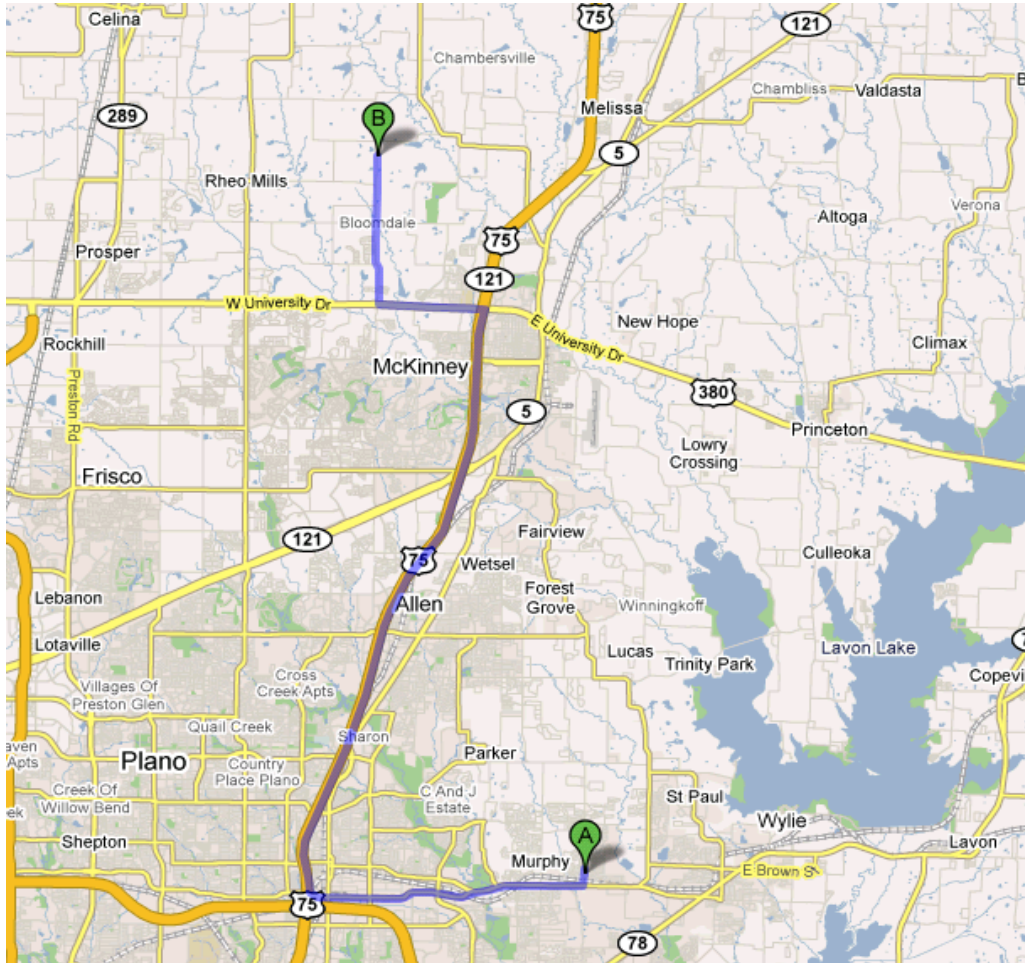

Directions to Myers Park, McKinney from Groves Elementary in Wylie, Texas

A Wylie Independent School District: R V Groves Elementary
1100 McCreary Rd

1. Head **north** on **McCreary Rd** toward **Olivia Dr** 0.2 mi
2. Make a **U-turn** at **Celebration Pkwy** 0.5 mi
3. Take the 2nd **right** onto **W FM-544/W Kirby St**
Continue to follow W FM-544 2.6 mi
4. Slight **left** at **E Plano Pkwy** 4.1 mi
5. Turn **right** at **N Central Expy** 0.4 mi
6. Take the ramp on the **left** onto **US-75 N** 14.6 mi
7. Take exit **41** toward **Greenville/US-380/Denton** 0.2 mi
8. Merge onto **N Central Expy** (signs for **Denton**) 0.1 mi
9. Turn **left** at **W University Dr/US-380** 2.5 mi
10. Turn **right** at **FM-1461** 2.9 mi
11. Turn **right** at **County Rd-166**
Destination will be on the left 0.8 mi

B Myers Park (County of Collin: Youth Park) 7117 County Road 166 McKinney, TX 75071-7317